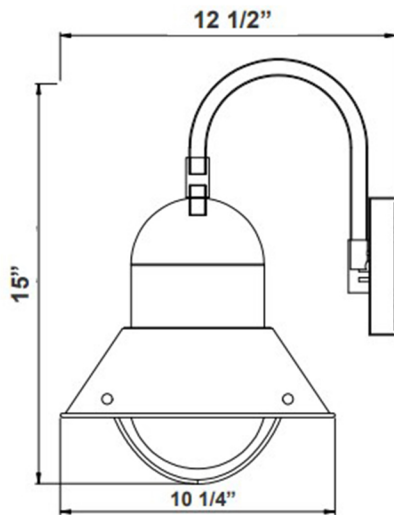

Adjustable X-Gen Seaside Horizontal Arm Light

10 1/4"(W) x 15"(H) x 12 1/2"(D) 15"

Wattage

20W / 30W / 40W

Voltage Input

120-277V AC 60Hz

Dimmable

(Dual Function) Triac Dimmable

Finish

Aluminum Housing and Steel Back Plate

Beam Angles

90° x 110°

Color Temperatures

3000K 4000K 5000K

Features

Factory-Installed Options

Catalog No.	Fig.
WSX-20-40W-MCTP-HDA	A.

Watts	EM Option	Description	Photocell	Description	Paint	Sensor	Description
ALL MODELS	OPT-EM-WSX	BACK BOX	OPT-PC-B	BUTTON	N/A	OPT-SEN-WSX	BACK BOX
		OPT-WSX-WG					WIRE GUARD